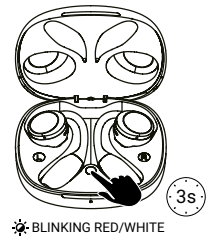

WEAR METHOD

POWER OFF

EARPHONE CHARGING

CHARGING LEVEL

RESET

ES: Para consultar el manual completo y resolver cualquier duda, visita: support.spc.es

EN: To read the full manual and resolve any queries, visit: support.spc.es