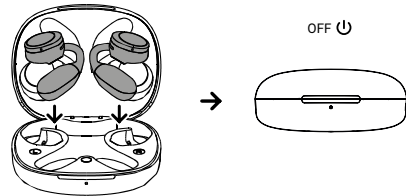

WEAR METHOD

POWER OFF

EARPHONE CHARGING

CHARGING LEVEL

RESET

ES: Para consultar el manual completo y resolver cualquier duda, visita: support.spc.es

EN: To read the full manual and resolve any queries, visit: support.spc.es